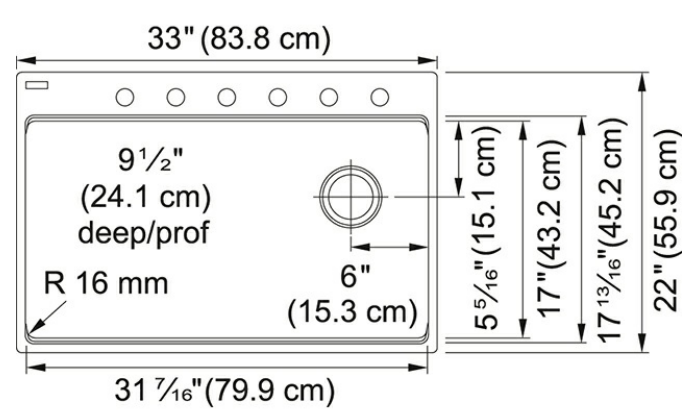

FEATURES

- Large capacity 9 1/2" deep bowl provides a generous workspace for dishes and large cookware.
- Accessory rail system supports optional accessories and turns the sink into a functional workstation
- Scratch resistant, fade resistant and impact resistant to retain its new appearance for years
- Sanitized® function reduces bacteria and microbe growth.
- Rear offset drain maximize the usable surface of the bowl and creates extra cabinet space beneath the sink.
- Topmount Installation

Product Picture

Product Dimensions

Length overall	33"
Width overall	19 5/16"
Length of large bowl	31 7/16"
Width of large bowl	17"
Depth of large bowl	9 1/2"
Minimum Cabinet Size	36"

Technical Drawing

General Information